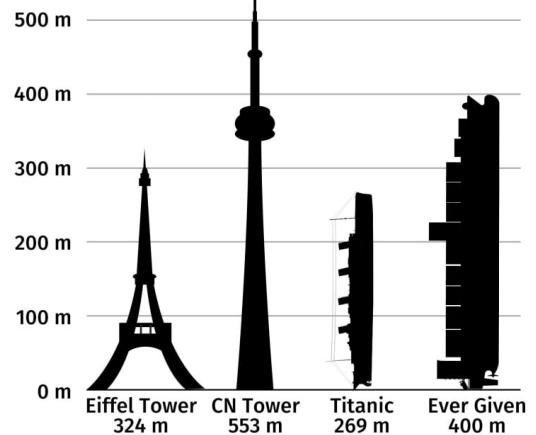

Name

G6 Geography – The Ever Given Container Ship Incident 2021

Using the video on geographypods, complete the research task below. You can delete the text in each of the boxes before you start writing.

Ever Given – Facts about the ship

Where it got stuck and why?

How big is the ship stuck in the Suez Canal?

Suez Canal is just 205 metres wide at its thinnest point

How it compares

CBC NEWS

Source: ShipmentLink

What impacts did this have?

How did they free the ship and how long did it take?