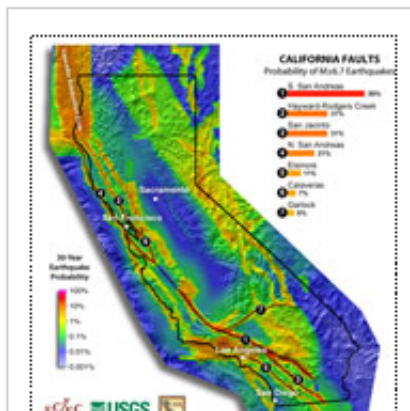

NATIONAL GEOGRAPHIC NEWS

REPORTING YOUR WORLD DAILY

Thursday, October 28, 2010

[MAIN](#) [ANIMAL NEWS](#) [ANCIENT WORLD](#) [ENVIRONMENT NEWS](#) [CULTURES NEWS](#) [SPACE/TECH NEWS](#) [WEIRD](#) [PHOTOS](#) [VIDEO](#)

Big Quake "Guaranteed" to Hit California by 2037

Alicia Chang, AP Science Writer, in Los Angeles
Associated Press
April 14, 2008

California faces an almost certain risk of being rocked by a strong earthquake by 2037, according to the first statewide temblor forecast, released today.

New calculations reveal there is a 99.7 percent chance a magnitude 6.7 quake or larger will strike in the next 30 years.

The odds of such an event are higher in southern California than northern California—97 percent versus 93 percent.

(Related: "[Major Quake May Strike Bay Area Next Year, Experts Say](#)" [December 12, 2007].)

The last time a jolt this size rattled California was the 1994 Northridge disaster, which killed 72 people, injured more than 9,000, and caused $25 billion (U.S.) in damage.

LATEST PHOTO NEWS

[SPACE PHOTOS THIS WEEK: Tiny Galaxy, Sun's Iron, More](#)

LATEST VIDEO NEWS

[Stuck Mars Rover About to Die?](#)

Most Viewed News

ADVERTISEMENT

LATEST PHOTOS IN THE NEWS

[SPACE PHOTOS THIS WEEK: Tiny Galaxy, Sun's Iron, More](#)

[SPACE PHOTOS THIS WEEK: Tiny Galaxy, Sun's Iron, More](#)

[SPACE PHOTOS THIS WEEK: Star Birth, Active Sun, More](#)

More Photos in the News